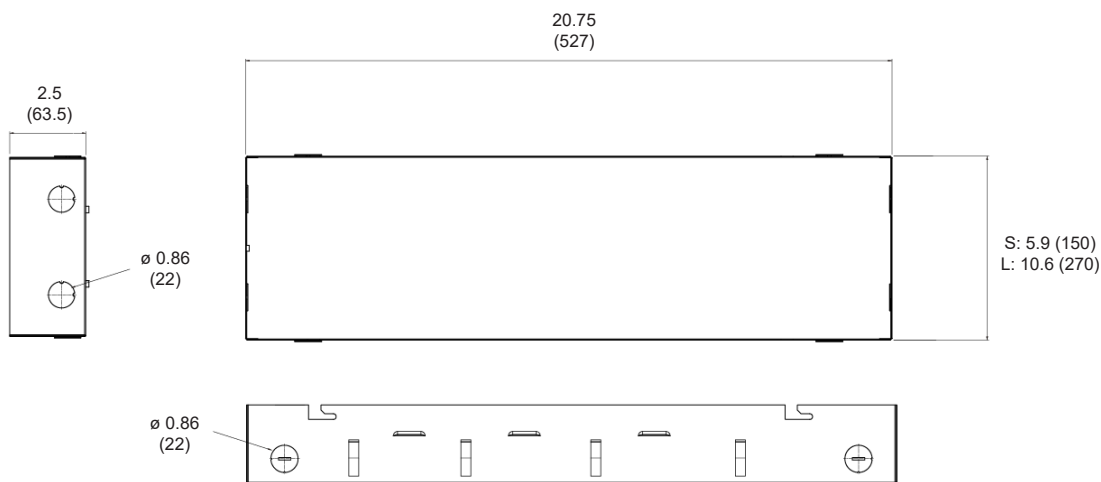

DRIVER BOX

Project Name:	
Type:	

SPECIFICATIONS

Dimension	Small: L 20.75" x W 5.9" x D 2.5"
	Large: L 20.75" x W 10.6" x D 2.5"
Mounting	Surface, recessed mount * bar hanger provided by others
Environment	Indoor

ORDERING INFORMATION

MODEL	SIZE	
DRIVER BOX	S	Small
	L	Large