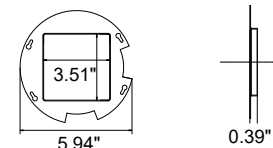

BEAM OPTIONS		ADJUSTABLE HOLDER		TRIM SHADE ^{1,2}							
B15 Beam 15° B24 Beam 24° B36 Beam 36° B60 Beam 60° L18 Low Glare Beam 18° L28 Low Glare Beam 28° L38 Low Glare Beam 38° L50 Low Glare Beam 50°	HA 360° Horizontal Adjustment TA Tilt Angle and 360° Horizontal Adjustment 		S Square	WH	White	PO	Pinhole Oval	WW	White inside, White outside		
				BK	Black			BW	Black inside, White outside		
			R Round	GO	Gold	RWW	Round Wall Wash	WH	White	GW	Gold inside, White outside
				CH	Chrome					BK	Black
			PR Pinhole Round	WB	White inside, White outside	SWW	Square Wall Wash	WH	White	BB	Black inside, Black outside
				BW	Black inside, White outside					GB	Gold inside, Black outside
		GW	Gold inside, White outside				CB	Chrome inside, Black outside			
		CW	Chrome inside, White outside								
		WB	White inside, Black outside								
		BB	Black inside, Black outside								
		GB	Gold inside, Black outside								
		CB	Chrome inside, Black outside								

NOTES:

1. See TRIM FINISH & SHAPE section for more information.
2. See TRIM SHADE section for more information.
3. See OPTIC section for more information.
4. Only available with Round shade.
5. Field selectable dip switch is located on the LED driver.

3" Square Trimless

NH New Construction Housing Insulation Kit (IC)

LMD3

TRIM SHADE

 <p>S Square</p>	 <p>WH White</p>	 <p>BK Black</p>	 <p>GO Gold</p>	 <p>CH Chrome</p>
 <p>R Round</p>	 <p>WH White</p>	 <p>BK Black</p>	 <p>GO Gold</p>	 <p>CH Chrome</p>
 <p>PR Pinhole Round</p>	 <p>WW Inside White Outside White</p>	 <p>BW Inside Black Outside White</p>	 <p>GW Inside Gold Outside White</p>	 <p>CW Inside Chrome Outside White</p>
 <p>PO Pinhole Oval</p>	 <p>WB Inside White Outside Black</p>	 <p>BB Inside Black Outside Black</p>	 <p>GB Inside Gold Outside Black</p>	 <p>CB Inside Chrome Outside Black</p>
 <p>RWW Round Wall Wash</p>	 <p>WH Round White</p>	 <p>BK Round Black</p>		
 <p>SWW Square Wall Wash</p>	 <p>WH Round White</p>	 <p>BK Round Black</p>		