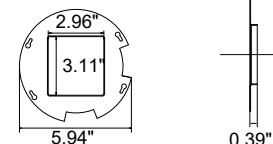

BEAM OPTIONS		ADJUSTABLE HOLDER		TRIM SHADE ^{1,2}							
B15 Beam 15° B24 Beam 24° B36 Beam 36° B60 Beam 60° L18 Low Glare Beam 18° L28 Low Glare Beam 28° L38 Low Glare Beam 38° L50 Low Glare Beam 50°	HA 360° Horizontal Adjustment TA Tilt Angle and 360° Horizontal Adjustment 		S Square	WH	White	PO	Pinhole Oval	WW	White inside, White outside		
				BK	Black			BW	Black inside, White outside		
			R Round	GO	Gold	RWW	Round Wall Wash	WH	White	GW	Gold inside, White outside
				CH	Chrome					BK	Black
			PR Pinhole Round	WB	White inside, White outside	SWW	Square Wall Wash	WH	White	BB	Black inside, Black outside
				BW	Black inside, White outside					GB	Gold inside, Black outside
		GW	Gold inside, White outside				CB	Chrome inside, Black outside			
		CW	Chrome inside, White outside								
		WB	White inside, Black outside								
		BB	Black inside, Black outside								
		GB	Gold inside, Black outside								
		CB	Chrome inside, Black outside								

3" Square Trimless

NH New Construction Housing Insulation Kit (IC)

LMD3

TRIM SHADE

 <p>S Square</p>	 <p>WH White</p>	 <p>BK Black</p>	 <p>GO Gold</p>	 <p>CH Chrome</p>
 <p>R Round</p>	 <p>WH White</p>	 <p>BK Black</p>	 <p>GO Gold</p>	 <p>CH Chrome</p>
 <p>PR Pinhole Round</p>	 <p>WW Inside White Outside White</p>	 <p>BW Inside Black Outside White</p>	 <p>GW Inside Gold Outside White</p>	 <p>CW Inside Chrome Outside White</p>
 <p>PO Pinhole Oval</p>	 <p>WB Inside White Outside Black</p>	 <p>BB Inside Black Outside Black</p>	 <p>GB Inside Gold Outside Black</p>	 <p>CB Inside Chrome Outside Black</p>
 <p>RWW Round Wall Wash</p>	 <p>WH Round White</p>	 <p>BK Round Black</p>		
 <p>SWW Square Wall Wash</p>	 <p>WH Round White</p>	 <p>BK Round Black</p>		