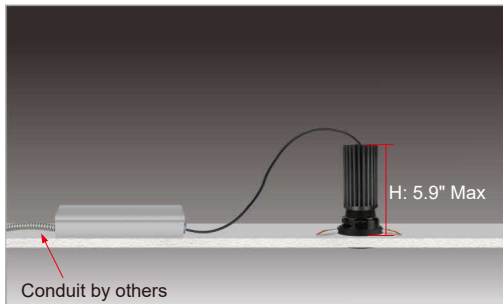

LMD3

MOUNTING

RM Remodel (remote box LED driver)