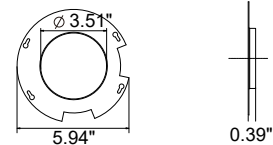

3" Round Trimless