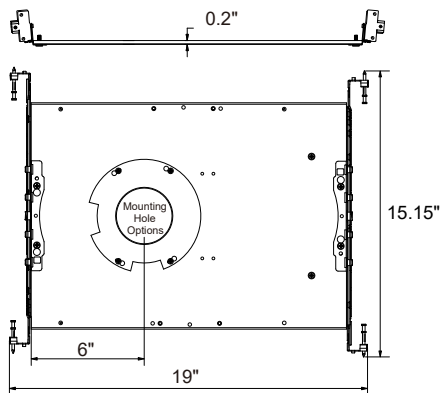

NF New Construction Frame Kit (Non-IC)