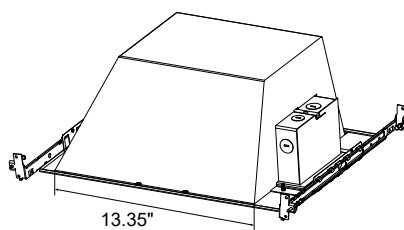

NOTES:

1. See TRIM FINISH & SHAPE section for more information.
2. See TRIM SHADE section for more information.
3. See OPTIC section for more information.
4. Only available with Round shade.
5. Field selectable dip switch is located on the LED driver.

LMD3

MOUNTING

RM Remodel (remote box LED driver)

NF New Construction Frame Kit (Non-IC)

Mounting Hole Options

3" Round Trim

3" Round Trimless

3" Square Trim

3" Square Trimless

NH New Construction Housing Insulation Kit (IC)

LMD3

TRIM SHADE

 <p>S Square</p>	 <p>WH White</p>	 <p>BK Black</p>	 <p>GO Gold</p>	 <p>CH Chrome</p>
 <p>R Round</p>	 <p>WH White</p>	 <p>BK Black</p>	 <p>GO Gold</p>	 <p>CH Chrome</p>
 <p>PR Pinhole Round</p>	 <p>WW Inside White Outside White</p>	 <p>BW Inside Black Outside White</p>	 <p>GW Inside Gold Outside White</p>	 <p>CW Inside Chrome Outside White</p>
 <p>PO Pinhole Oval</p>	 <p>WB Inside White Outside Black</p>	 <p>BB Inside Black Outside Black</p>	 <p>GB Inside Gold Outside Black</p>	 <p>CB Inside Chrome Outside Black</p>
 <p>RWW Round Wall Wash</p>	 <p>WH Round White</p>	 <p>BK Round Black</p>		
 <p>SWW Square Wall Wash</p>	 <p>WH Round White</p>	 <p>BK Round Black</p>		