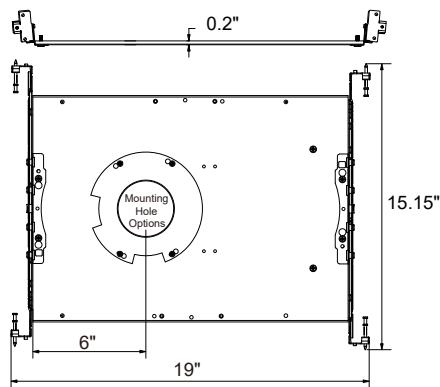

NOTES:

1. See TRIM FINISH & SHAPE section for more information.
2. See TRIM SHADE section for more information.
3. See OPTIC section for more information.
4. Only available with Round shade.
5. Field selectable dip switch is located on the LED driver.

LMD3

MOUNTING

RM Remodel (remote box LED driver)

NF New Construction Frame Kit (Non-IC)

Mounting Hole Options

3" Round Trim

3" Round Trimless

3" Square Trim

3" Square Trimless

NH New Construction Housing Insulation Kit (IC)

LMD3

TRIM SHADE

 <p>S Square</p>	 <p>WH White</p>	 <p>BK Black</p>	 <p>GO Gold</p>	 <p>CH Chrome</p>
 <p>R Round</p>	 <p>WH White</p>	 <p>BK Black</p>	 <p>GO Gold</p>	 <p>CH Chrome</p>
 <p>PR Pinhole Round</p>	 <p>WW Inside White Outside White</p>	 <p>BW Inside Black Outside White</p>	 <p>GW Inside Gold Outside White</p>	 <p>CW Inside Chrome Outside White</p>
 <p>PO Pinhole Oval</p>	 <p>WB Inside White Outside Black</p>	 <p>BB Inside Black Outside Black</p>	 <p>GB Inside Gold Outside Black</p>	 <p>CB Inside Chrome Outside Black</p>
 <p>RWW Round Wall Wash</p>	 <p>WH Round White</p>	 <p>BK Round Black</p>		
 <p>SWW Square Wall Wash</p>	 <p>WH Round White</p>	 <p>BK Round Black</p>		