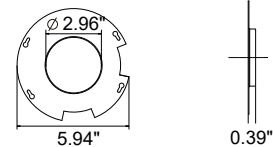

Mounting Hole Options

3" Round Trim