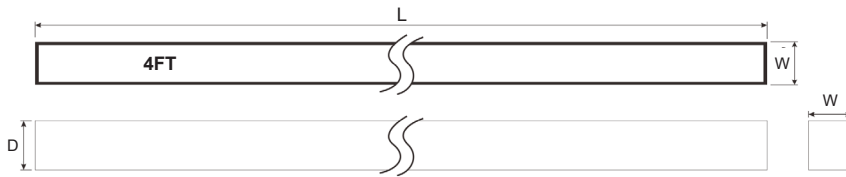

### NOTES:

1. Contact factory for other emergency ballast options.
2. Matching product finish, cord and canopy finish is standard (Silver finish with white cord & canopy).
3. Max number of fixtures to link for continuous run:  
LINEA-4FT: 7pcs @ 120V, 14pcs @ 277V, 20pcs @ 347V  
LINEA-8FT: 4pcs @ 120V, 9pcs @ 277V, 11pcs @ 347V
4. The X3 option comes standard with a 5-inch canopy.

# LINEA

**UP & DOWN DISTRIBUTION**

**4FT**

Down 35W  
Down 35W + Up 15W  
Up 15W

**8FT**

Down 70W  
Down 70W + Up 30W  
Up 30W

**DOWN CCT**

3000K  
3500K  
4000K

**UP CCT**

3000K  
3500K  
4000K

**WALL MOUNT OPTION**

*Specifications: LINEA*

Length: 4ft: 47.48 (1206)  
8ft: 94.72 (2406)  
Width: 2.75 (70)  
Depth: 3.15 (80)

All dimensions are in inches (millimeters).