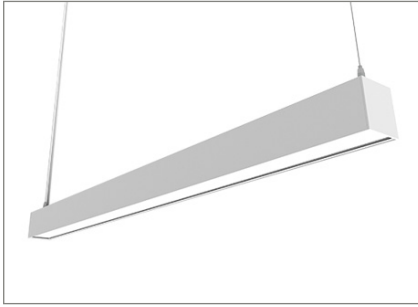

LINEA

Project Name:	
Type:	

CASAMBI

APPLICATION

The LINEA is a featured Architectural Linear fixture. Housing is formed by extruded aluminum with field adjustable color temperatures, and up and down distribution. Ideal for commercial, general office, bank, retails and educational environments.

FEATURES:

- Aluminum extruded housing.
- Field AB switching is standard (CCT, up/down control).
- Available in White only.
- Operating temperature: -4°F ~ 122°F (-20°C ~ 50°C)

MOUNTING:

- AC cable pedant mount (AC120 standard).

LENS:

- 0.05" thickness PC frosted lens for both up and down.
- Beam angle 120°.

LED:

- High quality array LEDs.
- CRI >80
- Field adjustable CCT: 3000/3500/4000K
- Max. 50W total (selectable 35W down, 50W up and down, 15W up).
- L70: >50,000 hours

ELECTRICAL:

- 0-10V dimming standard.
- 120-347Vac, 50/60Hz
- THD: <20%
- PF : >0.9
- Class 2

LISTING:

- ETL listed.
- Suitable for damp & dry location.
- 5 years limited warranty.

ORDERING INFORMATION

EXAMPLE: LINEA-4-D35L-U15L-3T-UNV-WH-AC120

MODEL	ROW		SECTION		LED ¹		COLOR TEMP. ¹	
LINEA	(Blank) CON	Individual Mount Continuous Row Mount ³	4	4' Length	D35L-U15L	D35W (1116 lm/ft), U15W (478 lm/ft)	3T	Selectable 30/35/40K
			8	8' Length	D70L-U30L	D70W (1116 lm/ft), U30W (478 lm/ft)		

MOUNTING		VOLTAGE		FINISH ²		CEILING TYPE		SUSPENSION LENGTH	
(Blank) W	Pendant Wall Mount	UNV	120-347V	WH	Glossy White RAL#9010 (Std.)	X1	T-bar ceiling	AC48	Adjustable Aircraft Cable Canopy 48"L
				BK	Matte Black RAL#9005	X2	Hard ceiling	AC96	Adjustable Aircraft Cable Canopy 96"L
				SL	Matte Grey RAL#7035	X3	Sloped ceiling ⁴	AC120	Adjustable Aircraft Cable Canopy 120"L (Std.)
						X5	9/16" Screw Slot ceiling		* Contact factory for custom length.

LED DRIVER		OPTIONS		LIGHTING CONTROL SYSTEM	
(Blank)	0-10V dim to 5% (Std.)	EM8	EM 1296 LUMEN ¹	PPA102S	<Bluetooth> Bluetooth Powerpack (Consult factory for installation location)
		EM15	EM 2430 LUMEN ¹	CASAMBI	Contact factory for CASAMBI READY options
		EM20	EM 3240 LUMEN ¹		
		5C	5" Dia Canopy kit for J-box mount		

NOTES:

1. Contact factory for other emergency ballast options.
2. Matching product finish, cord and canopy finish is standard (Silver finish with white cord & canopy).
3. Max number of fixtures to link for continuous run:
  LINEA-4FT: 7pcs @ 120V, 14pcs @ 277V, 20pcs @ 347V
  LINEA-8FT: 4pcs @ 120V, 9pcs @ 277V, 11pcs @ 347V
4. The X3 option comes standard with a 5-inch canopy.