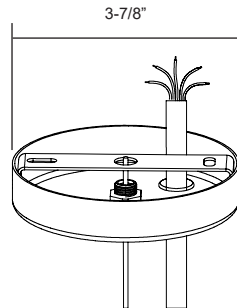

# LINEA

**UP & DOWN DISTRIBUTION**

**4FT**

Down 35W  
Down 35W + Up 15W  
Up 15W

**8FT**

Down 70W  
Down 70W + Up 30W  
Up 30W

**DOWN CCT**

3000K  
3500K  
4000K

**UP CCT**

3000K  
3500K  
4000K

**WALL MOUNT OPTION**

*Specifications: LINEA*

Length: 4ft: 47.48 (1206)  
8ft: 94.72 (2406)  
Width: 2.75 (70)  
Depth: 3.15 (80)

All dimensions are in inches (millimeters).

**CANOPY (Standard)**

**CONFIGURATIONS**

Series	Length	Model	AC Input	Lumen Output	Lumen Efficiency
LINEA	4FT	D35L-U15L	50W	5500 lm	110 lm/W
	8FT	D70L-U30L	100W	11000 lm	110 lm/W

**LINEA-4-D35U15**

■ Horiz. Spread: 104.7°