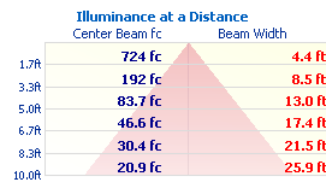

# LINEA

**UP & DOWN DISTRIBUTION**

**4FT**

Down 35W  
Down 35W + Up 15W  
Up 15W

**8FT**

Down 70W  
Down 70W + Up 30W  
Up 30W

**DOWN CCT**

3000K  
3500K  
4000K

**UP CCT**

3000K  
3500K  
4000K

**WALL MOUNT OPTION**

*Specifications: LINEA*

Length: 4ft: 47.48 (1206)  
8ft: 94.72 (2406)  
Width: 2.75 (70)  
Depth: 3.15 (80)

All dimensions are in inches (millimeters).

**CANOPY (Standard)**

**CONFIGURATIONS**

Series	Length	Model	AC Input	Lumen Output	Lumen Efficiency
LINEA	4FT	D35L-U15L	50W	5500 lm	110 lm/W
	8FT	D70L-U30L	100W	11000 lm	110 lm/W

**LINEA-4-D35U15**

■ Horiz. Spread: 104.7°

**LINEA-4-D70U30**

■ Horiz. Spread: 104.7°