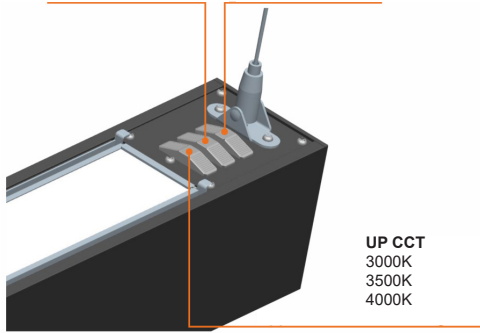

LINEA

UP & DOWN DISTRIBUTION

4FT

Down 35W
Down 35W + Up 15W
Up 15W

8FT

Down 70W
Down 70W + Up 30W
Up 30W

DOWN CCT

3000K
3500K
4000K

UP CCT

3000K
3500K
4000K

WALL MOUNT OPTION