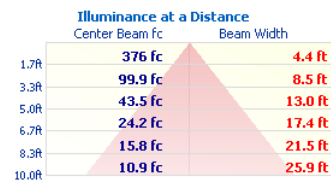

# LINEA

**UP & DOWN DISTRIBUTION**

**4FT**

Down 35W  
Down 35W + Up 15W  
Up 15W

**8FT**

Down 70W  
Down 70W + Up 30W  
Up 30W

**DOWN CCT**

3000K  
3500K  
4000K

**UP CCT**

3000K  
3500K  
4000K

**WALL MOUNT OPTION**

*Specifications: LINEA*

Length: 4ft: 47.48 (1206)  
8ft: 94.72 (2406)  
Width: 2.75 (70)  
Depth: 3.15 (80)

All dimensions are in inches (millimeters).

**CANOPY (Standard)**

**CONFIGURATIONS**

Series	Length	Model	AC Input	Lumen Output	Lumen Efficiency
LINEA	4FT	D35L-U15L	50W	5500 lm	110 lm/W
	8FT	D70L-U30L	100W	11000 lm	110 lm/W

**LINEA-4-D35U15**

■ Horiz. Spread: 104.7°