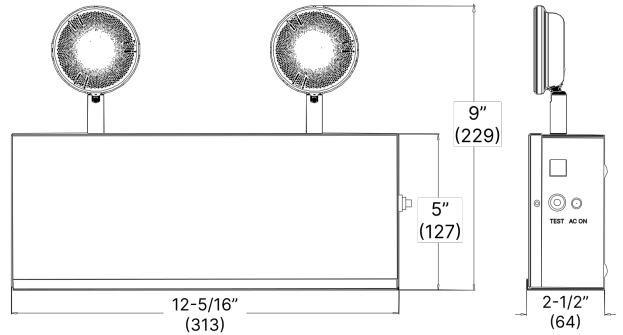

**LAMPS:**

- Two, 6V adjustable white LED lamp heads in metal housing and PC lens provide optimal light distribution.
- 3.3W (3 LEDs 1.1W) per head with a light output of 335 lumens.

**ELECTRICAL:**

- Dual 120/277 voltage.
- Unique bi-color LED indicator light alerts occupant on battery condition (Green-normal, Red-check battery).
- Charge rate/power ON LED indicator light and push-to-test switch for mandated code compliance testing.
- LVD (low voltage disconnect) prevents battery from deep discharge.
- 6V sealed lead acid, maintenance-free, rechargeable battery.
- Internal solid-state transfer switch automatically connects the internal battery to the LED lamp heads for minimum 90-minute emergency illumination.
- Fully automatic solid-state, two rate charger initiates battery charging to recharge a discharged battery in 24 hours.
- Remote capacity of 5.4W standard.

All dimensions are in inches (millimeters).

**ORDERING INFORMATION**

EXAMPLE: LEDCAEM-10

MODEL	# OF HEAD	HOUSING COLOR
LEDCAEM	(Blank) Two Heads	<b>W</b> White Housing <b>B</b> Black Housing