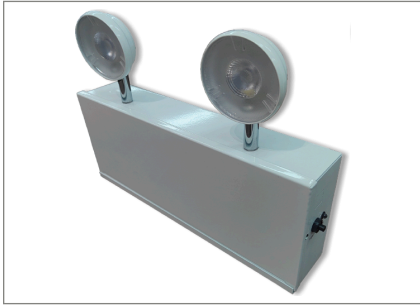

# LEDCAEM

**FEATURES:**

- City of Chicago Approved, heavy duty emergency lighting that is efficient and easy to install. It is completely self-contained and fully automatic.
- Steel material emergency heads, two lamps standard.

**HOUSING:**

- Durable 20-gauge steel construction.
- White or black finish.

**MOUNTING:**

- Knockouts on the back for wall mount.
- Side and top knockouts for conduit feed applications.

**LISTING:**

- Five year warranty on all electronics and housing. Battery pro rated for two years.
- UL Listed for damp locations (20°C - 50°C).
- Meets UL924, NFPA 101 Life Safety Code, NEC, OSHA, Local and State Codes.
- Meets City of Chicago requirements.

**LAMPS:**

- Two, 6V adjustable white LED lamp heads in metal housing and PC lens provide optimal light distribution.
- 3.3W (3 LEDs 1.1W) per head with a light output of 335 lumens.

**ELECTRICAL:**

- Dual 120/277 voltage.
- Unique bi-color LED indicator light alerts occupant on battery condition (Green-normal, Red-check battery).
- Charge rate/power ON LED indicator light and push-to-test switch for mandated code compliance testing.
- LVD (low voltage disconnect) prevents battery from deep discharge.
- 6V sealed lead acid, maintenance-free, rechargeable battery.
- Internal solid-state transfer switch automatically connects the internal battery to the LED lamp heads for minimum 90-minute emergency illumination.
- Fully automatic solid-state, two rate charger initiates battery charging to recharge a discharged battery in 24 hours.
- Remote capacity of 5.4W standard.